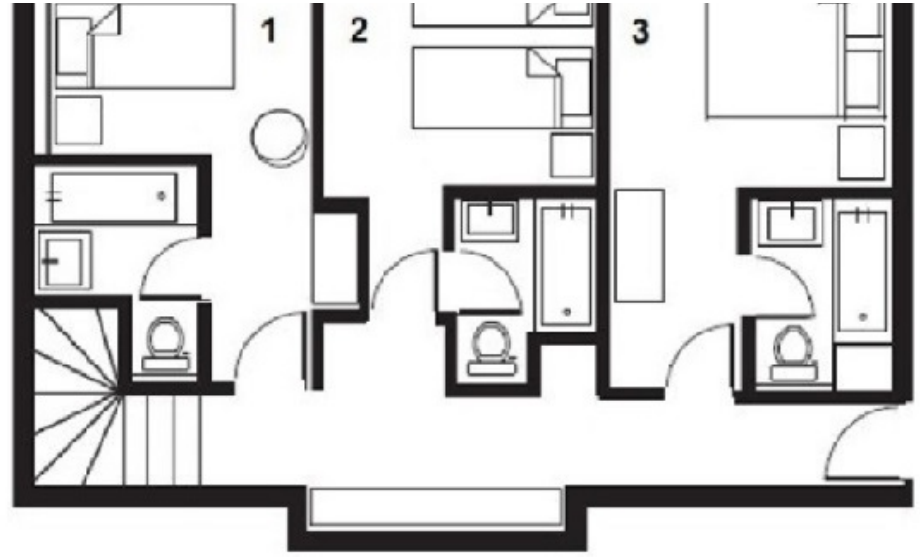

LAYOUT

- △△ A living/dining room front onto a fitted kitchen
- △△ 6 bedrooms
- △△ 6 bathrooms
- △△ 1 independent toilet

ANNEXES

- △△ 1 balcony
- △△ A ski locker

165m²

6

6

KEY POINTS

- ⚡ Ski-in Ski-out
- ⚡ Mountain view
- ⚡ Resort center

AMENITIES

Elevator

Balcony

Ski cellar

LOCATION

Lower Level

PLAN

Black built-in oven with a glass door and interior shelves.

Sink with a chrome faucet and a stainless steel dishwasher with a control panel on the left side.

Lower wall cabinets made of light-colored wood with horizontal grain and simple black handles.