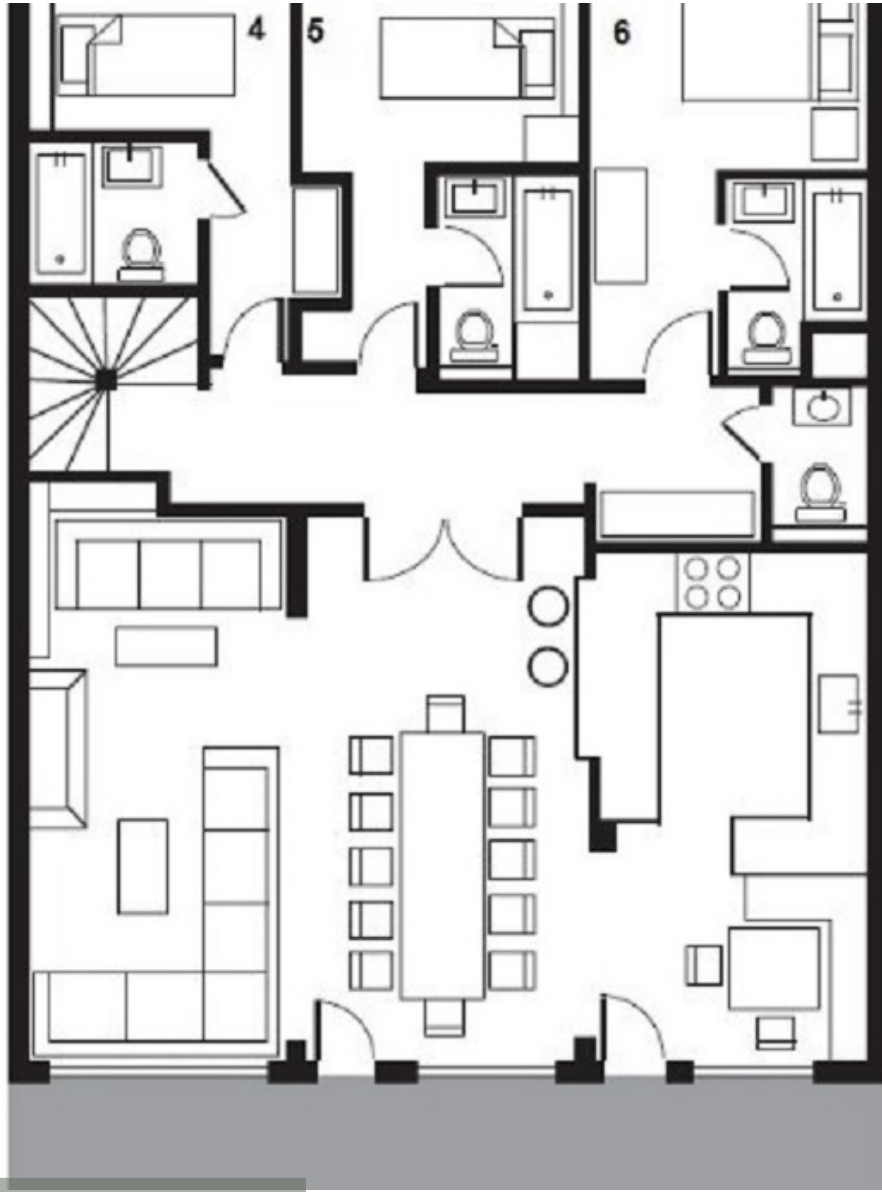

6-BEDROOM APARTMENT OF 165 SQ.M SNOW FRONT · LA PLAGNE

6-BEDROOM APARTMENT OF 165 SQ.M SNOW FRONT

Réf : ODP2

This is a superb 165 sq.m ski in/ski out apartment in the heart of Plagne Centre. Refurbished a few years ago with high quality materials and furniture, it offers direct access to ski slopes and shops. It is composed of 6 bedrooms with private bathrooms and a huge living / dining room of 60 m² open on the fitted kitchen. A large balcony of more than 13 sq.m will allow you to benefit from a very nice southern exposure and an unobstructed view of Plagne Centre snow front.

LAYOUT

- △△ A living/dining room front onto a fitted kitchen
- △△ 6 bedrooms
- △△ 6 bathrooms
- △△ 1 independent toilet

ANNEXES

- △△ 1 balcony
- △△ A ski locker

165m²

6

6

KEY POINTS

- ⚡ Ski-in Ski-out
- ⚡ Mountain view
- ⚡ Resort center

AMENITIES

Elevator

Balcony

Ski cellar

LOCATION

Lower Level

PLAN

Black built-in oven with a glass door and interior shelves.

Sink with a chrome faucet and a stainless steel dishwasher with a control panel on the left side.

Lower wall cabinets made of light-colored wood with horizontal grain and simple black handles.